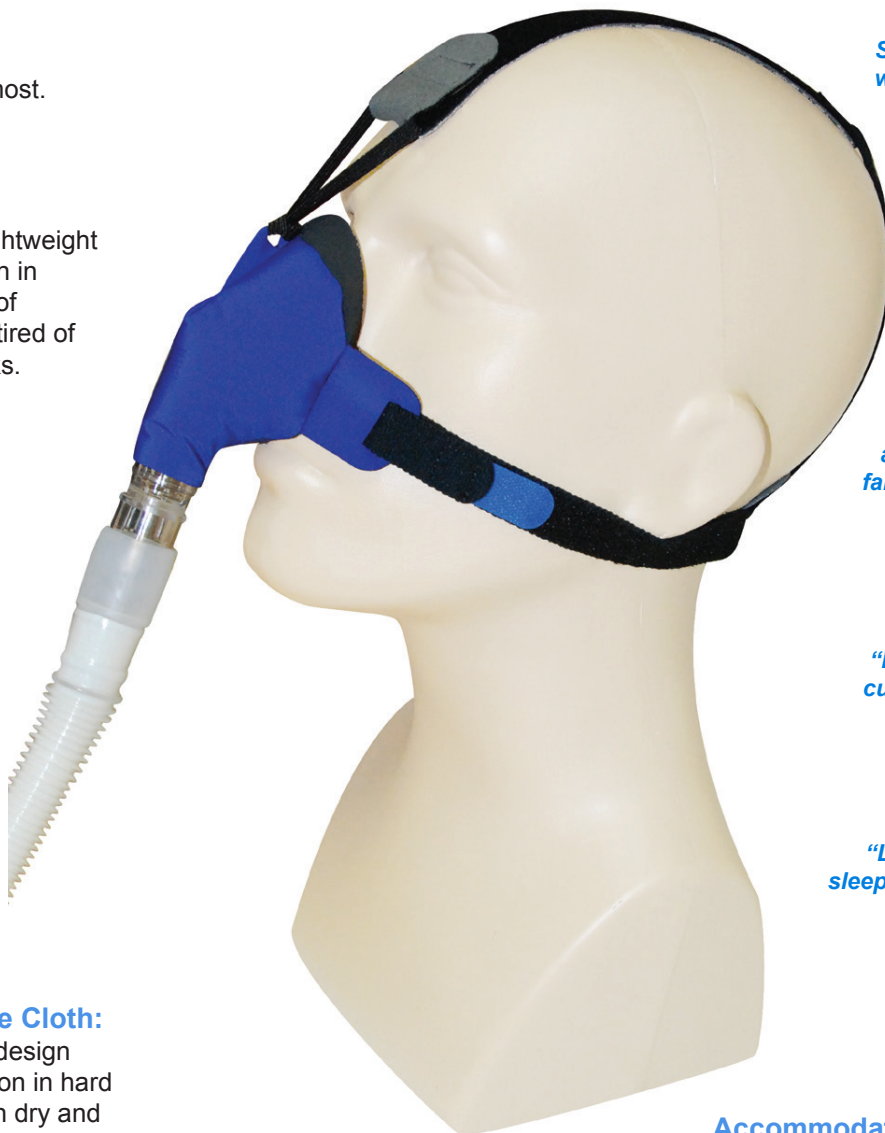

Yes, it's cloth. Yes, it works. And yes, it's beautiful!

The little cloth mask that changed the world of sleep therapy.

Simple & Elegant:

Mask. Connector. 3-point headgear. One size fits most. Nothing else to it.

Proven Technology:

SleepWeaver brand of lightweight soft cloth masks has been in use for years. The mask of choice for users that are tired of hard, heavy, plastic masks.

Zzzephyr Seal:

The secret is in the seal. A special cloth material that gently inflates like a balloon to achieve a seal around the nose.

Loose Fit Headgear:

Traditional hard plastic mask straps can be pulled uncomfortably tight to get a good seal. SleepWeaver soft cloth masks seal with loose fitting straps – it's just a better way to sleep.

Nothing Breathes Like Cloth:

Special breathable cloth design eliminates fogging common in hard plastic masks. Keeps skin dry and comfortable.

Lightweight:

What could be lighter than a thin piece of cloth?